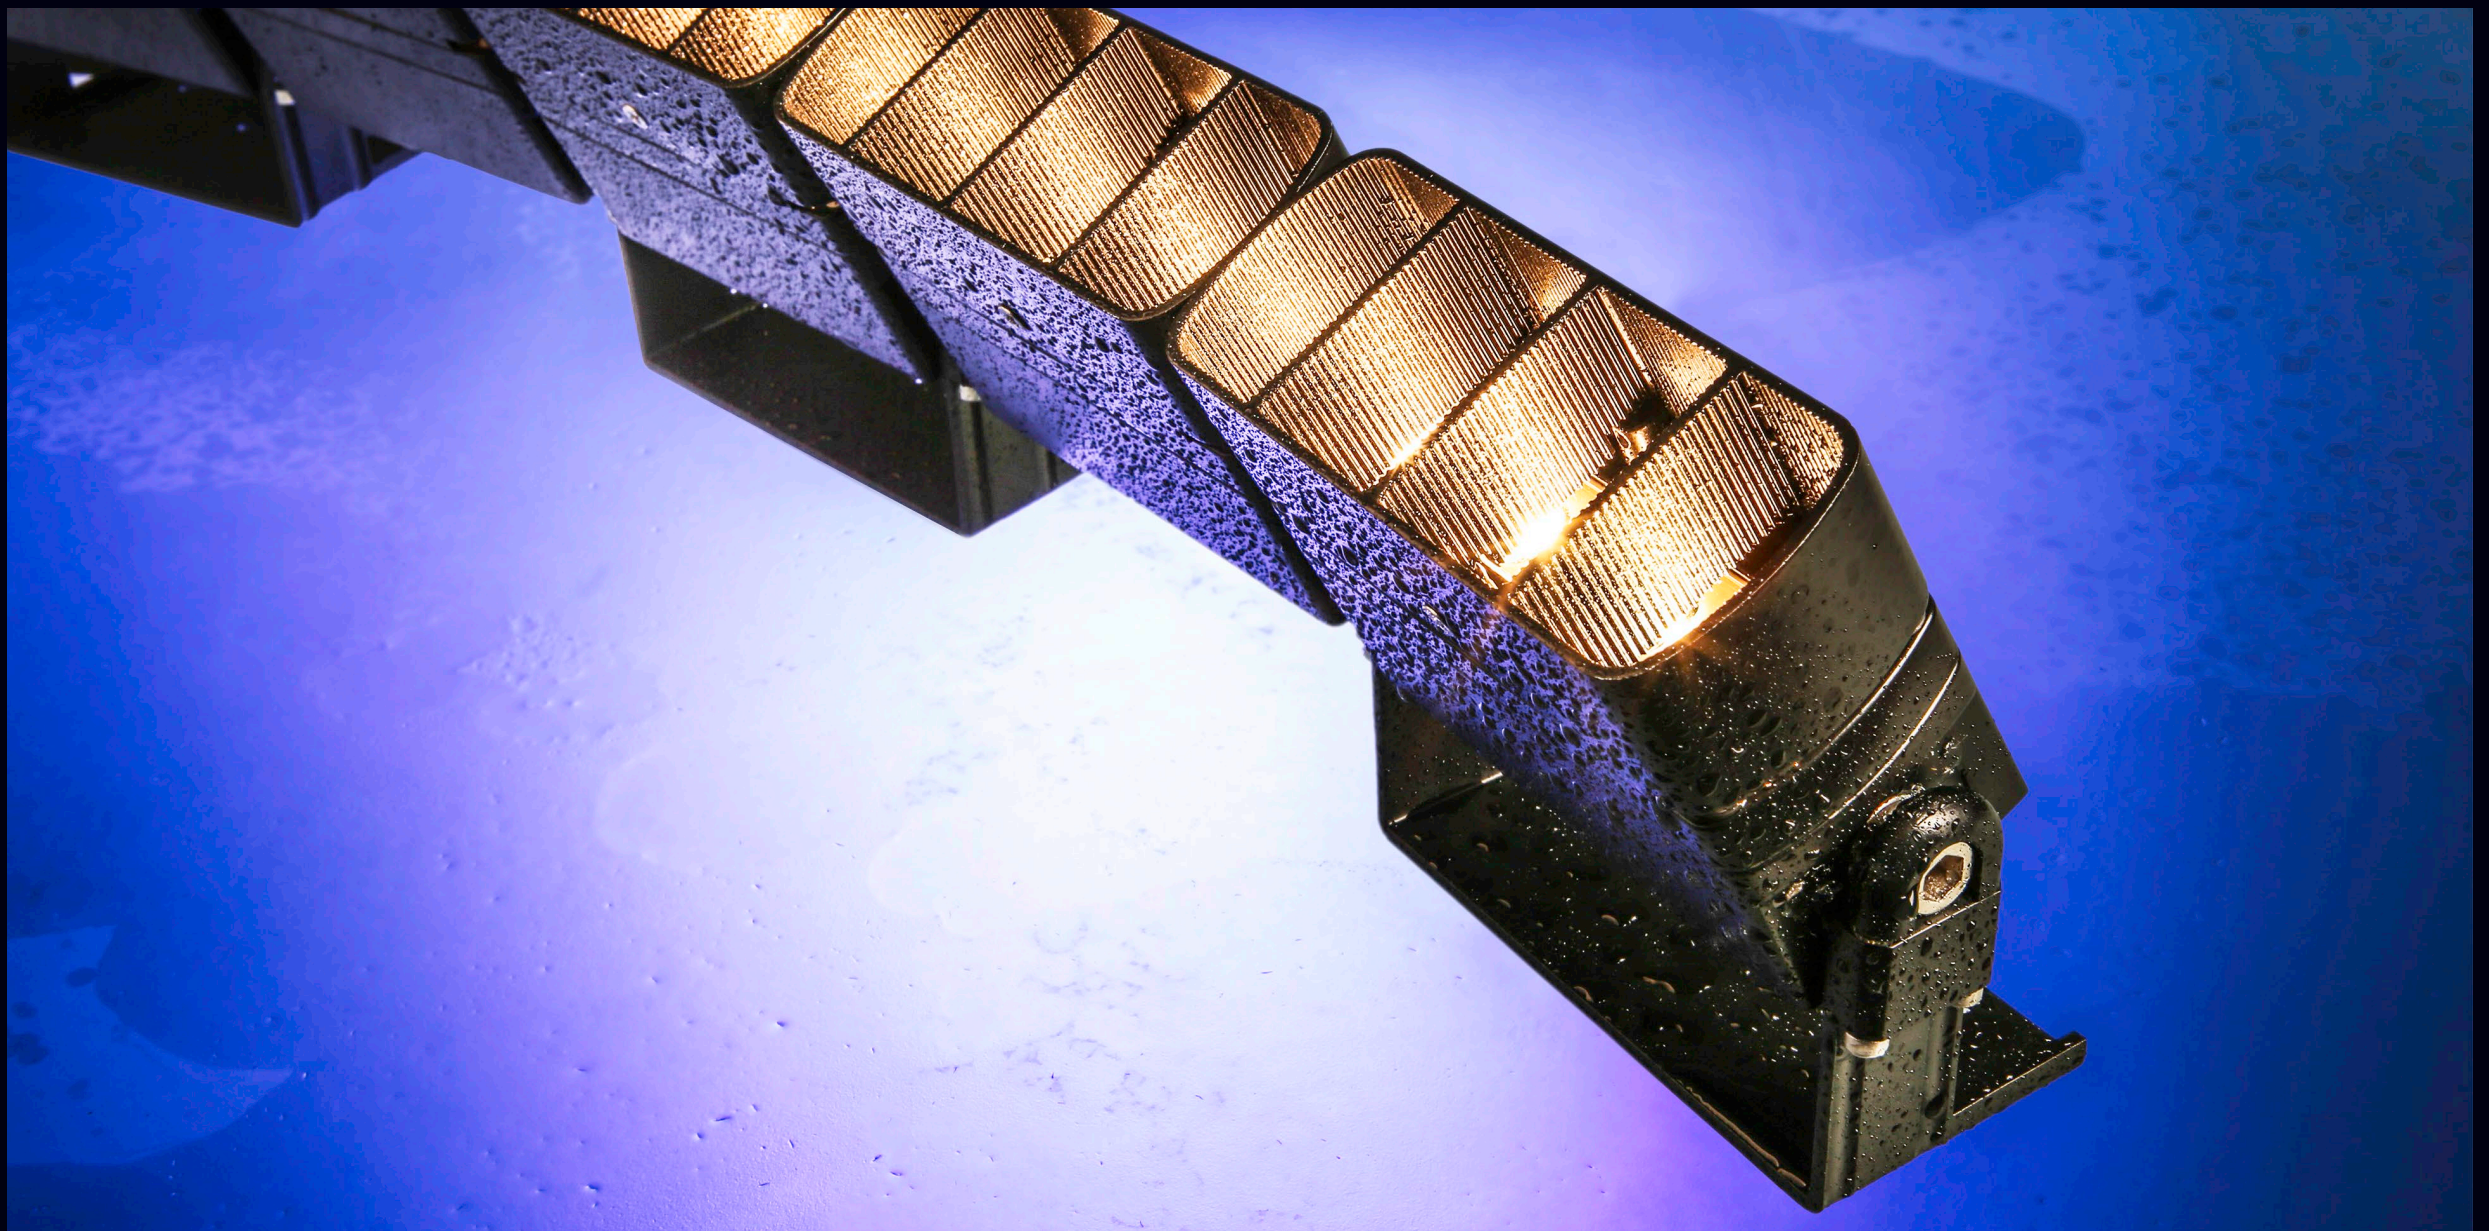

Bvlgari Spa, Dubai

The Bvlgari Spa, Dubai
Lighting design by Delta Lighting Solutions, Dubai

The Radiant 3D LED Flex 40 System IP66 was used to provide indirect lighting in the Hamam and Vitality Pool areas of the Bvlgari Spa. The 3-dimensionally flexible, hand-bendable system with high-power Cree XPE LEDs and elliptical Ledil lenses provides a wall grazing effect. The system can be run at up to 50 Watts per Mtr providing 5,000 lumens per mtr. Anti-glare snoots with louvres ensure excellent visual comfort.

The Bvlgari Spa, Dubai
Lighting design by Delta Lighting Solutions, Dubai

3D LED Flex 40 IP66
4 x high power LEDs with lenses per module
Modular, 3D Flexible, exterior, LED linear lighting system
Up to 5,000 Lumens per Mtr.