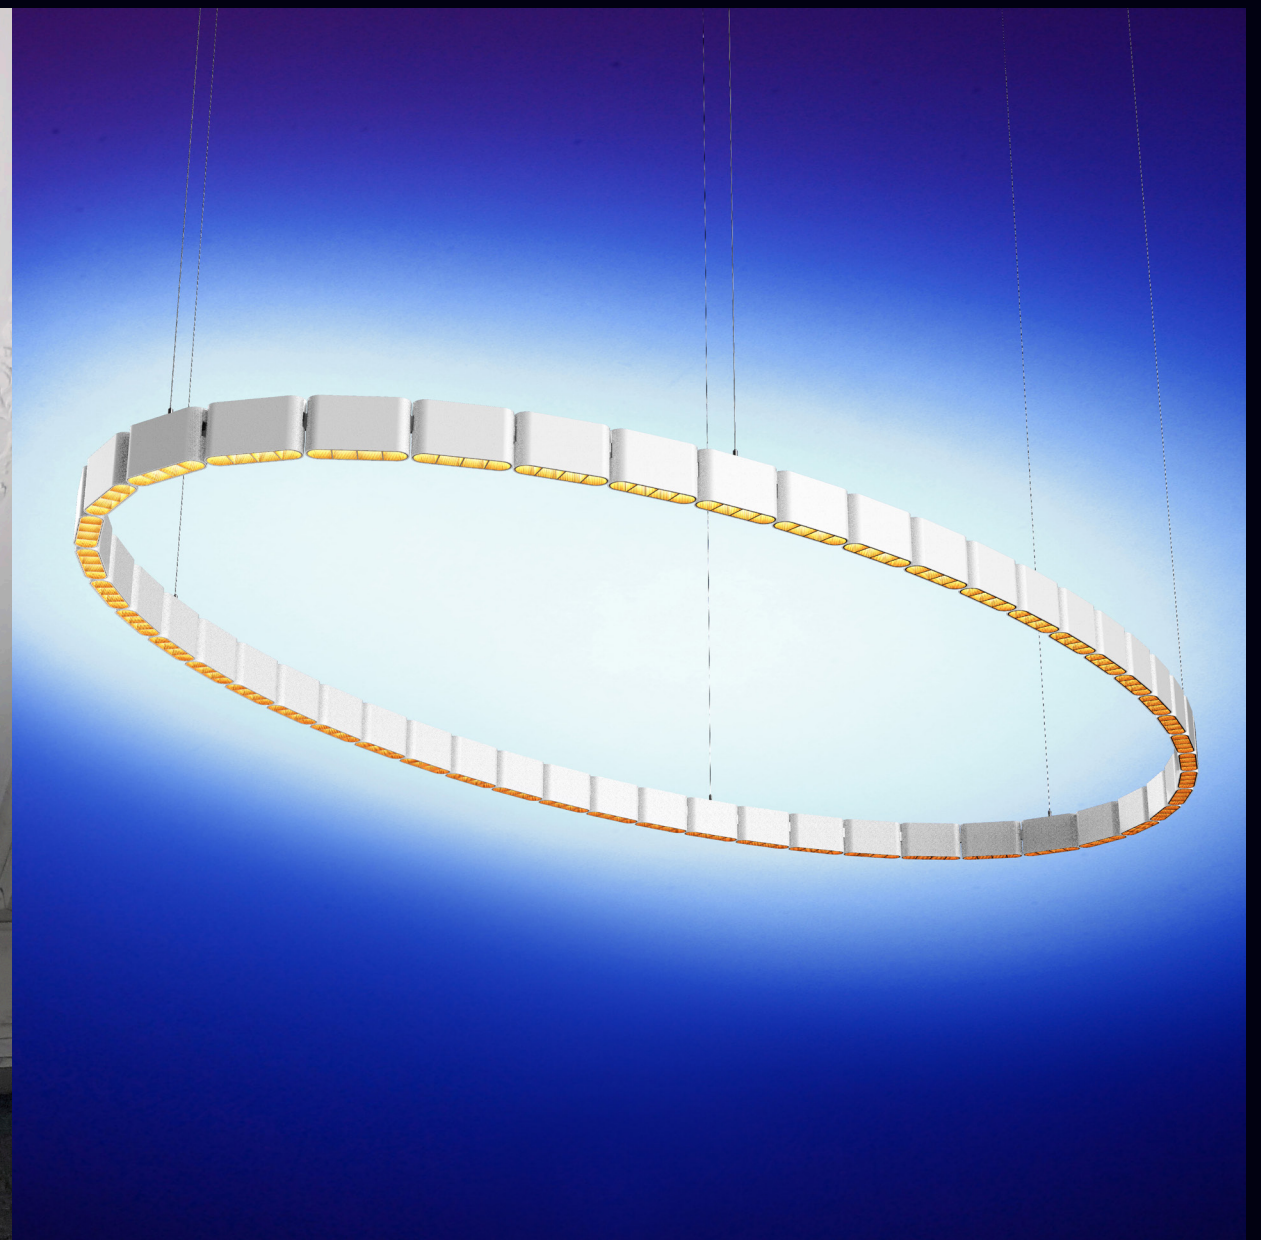

# RADIANT

ARCHITECTURAL LIGHTING

Radiant Architectural Lighting provides innovative lighting for projects around the world.

For more information about any of the products below, or any other solutions from our extensive range, please contact our team who will be happy to help, or arrange a virtual meeting to discuss your project.

33 Wigmore Street, London  
Lighting design by Syntax

Radiant's Centura 40 150 System IP20 was specified by Syntax Lighting for the refurbishment of 33 Wigmore Street. The building's Edwardian Baroque style, with touches of art nouveau, is complemented by the elegant elliptical form of the pendants. The pendants provide an ambient up lighting effect, as well as having optical light engines that produce a highly-controlled down lighting effect. The tuneable-white uplight effect can be controlled independantly of the dimmable fixed-white down-light effect. Up to 7,000 Lumens per mtr.

33 Wigmore Street, London  
Lighting design by Syntax

Centura 40 150 IP20 System  
Modular, interior, custom fixed-shape LED pendant system

[david@radiantlights.co.uk](mailto:david@radiantlights.co.uk)

+ 44 (0) 20 8348 9003